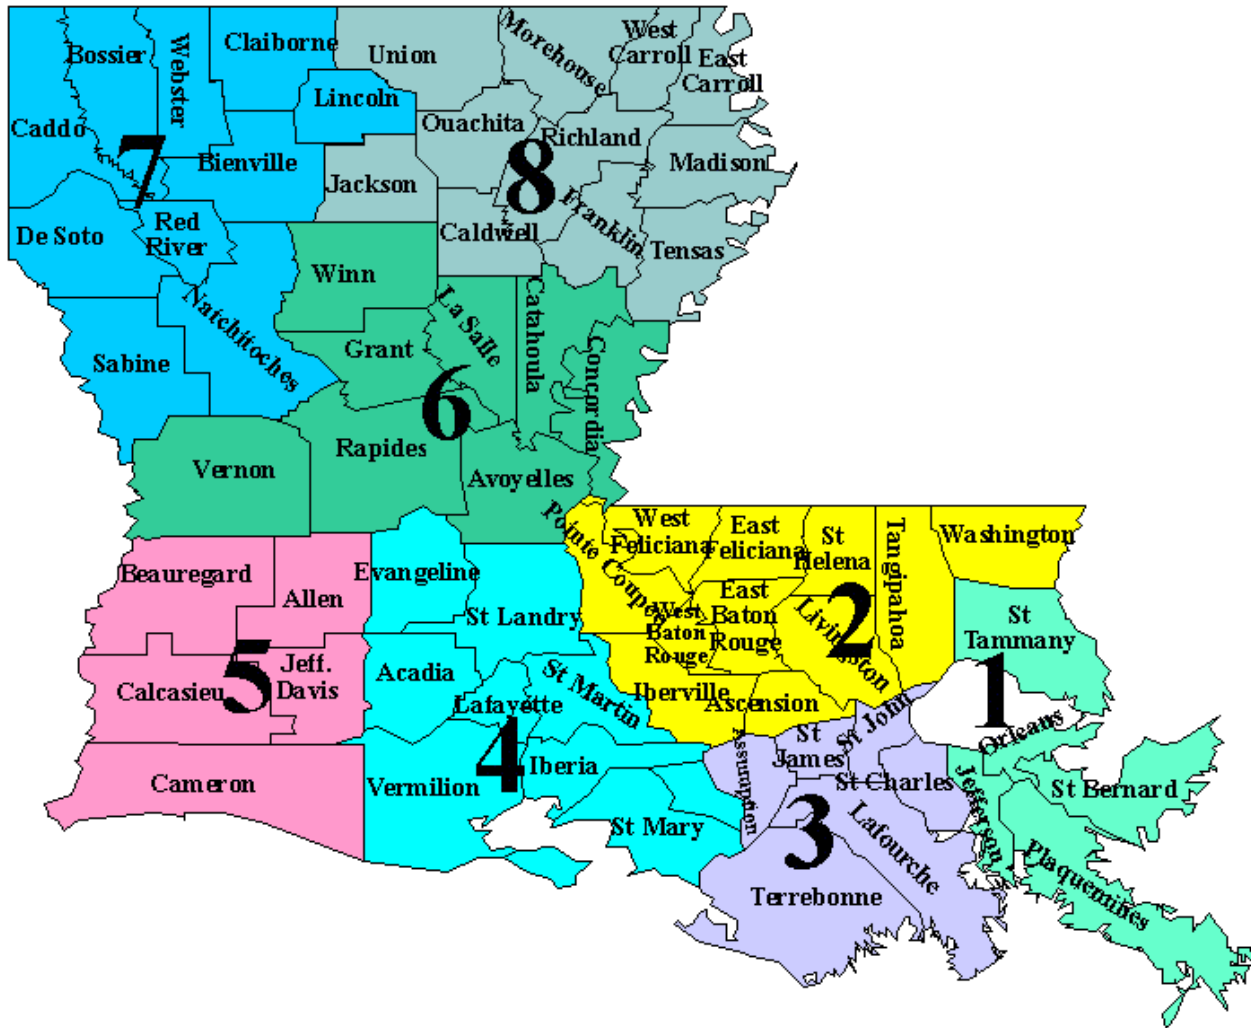

STATE PLANNING REGIONS

Region 1

St. Tammany
 Jefferson
 Plaquemine
 St. Bernard
 Orleans

Region 5

Beauregard
 Allen
 Calcasieu
 Jefferson Davis
 Cameron

Region 2

Washington
 Tangipahoa
 Ascension
 Iberville
 St. Helena
 East Feliciana
 West Feliciana
 East Baton Rouge
 West Baton Rouge
 Livingston
 Pointe Coupee

Region 6

Winn
 LaSalle
 Grant
 Catahoula
 Concordia
 Rapides
 Avoyelles
 Vernon

Region 3

St. John
 St. James
 Assumption
 Lafourche
 Terrebonne
 St. Charles

Region 7

Caddo
 Bossier
 Webster
 Claiborne
 Lincoln
 Natchitoches
 Sabine
 Red River
 Bienville
 De Soto

Region 4

Evangeline
 St. Landry
 Acadia
 St. Martin
 Lafayette
 Iberia
 St. Mary
 Vermilion

Region 8

Union
 Morehouse
 West Carroll
 East Carroll
 Ouachita
 Madison
 Caldwell
 Franklin
 Tensas
 Richland
 Jackson